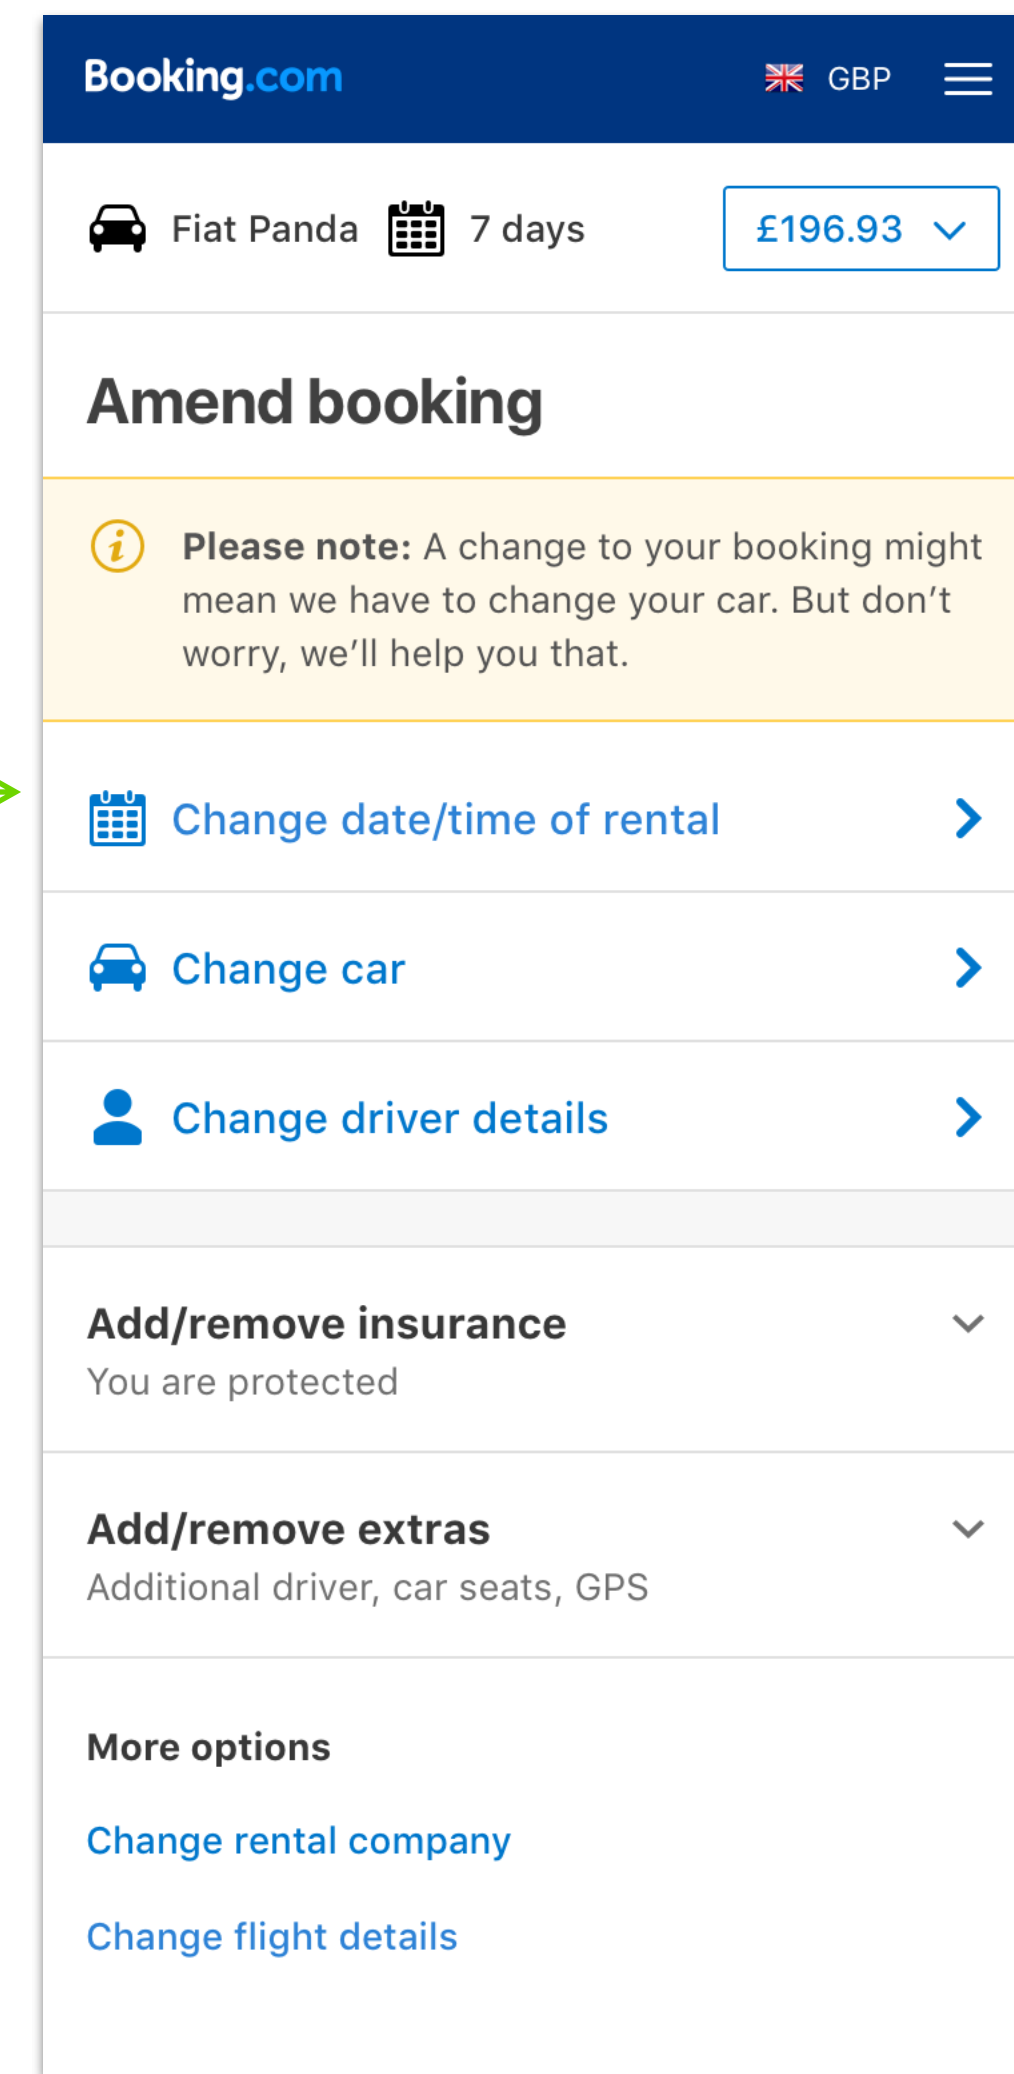

## Amend booking

User taps "Add/remove extras"

User adds car seats and hits "Update" CTA