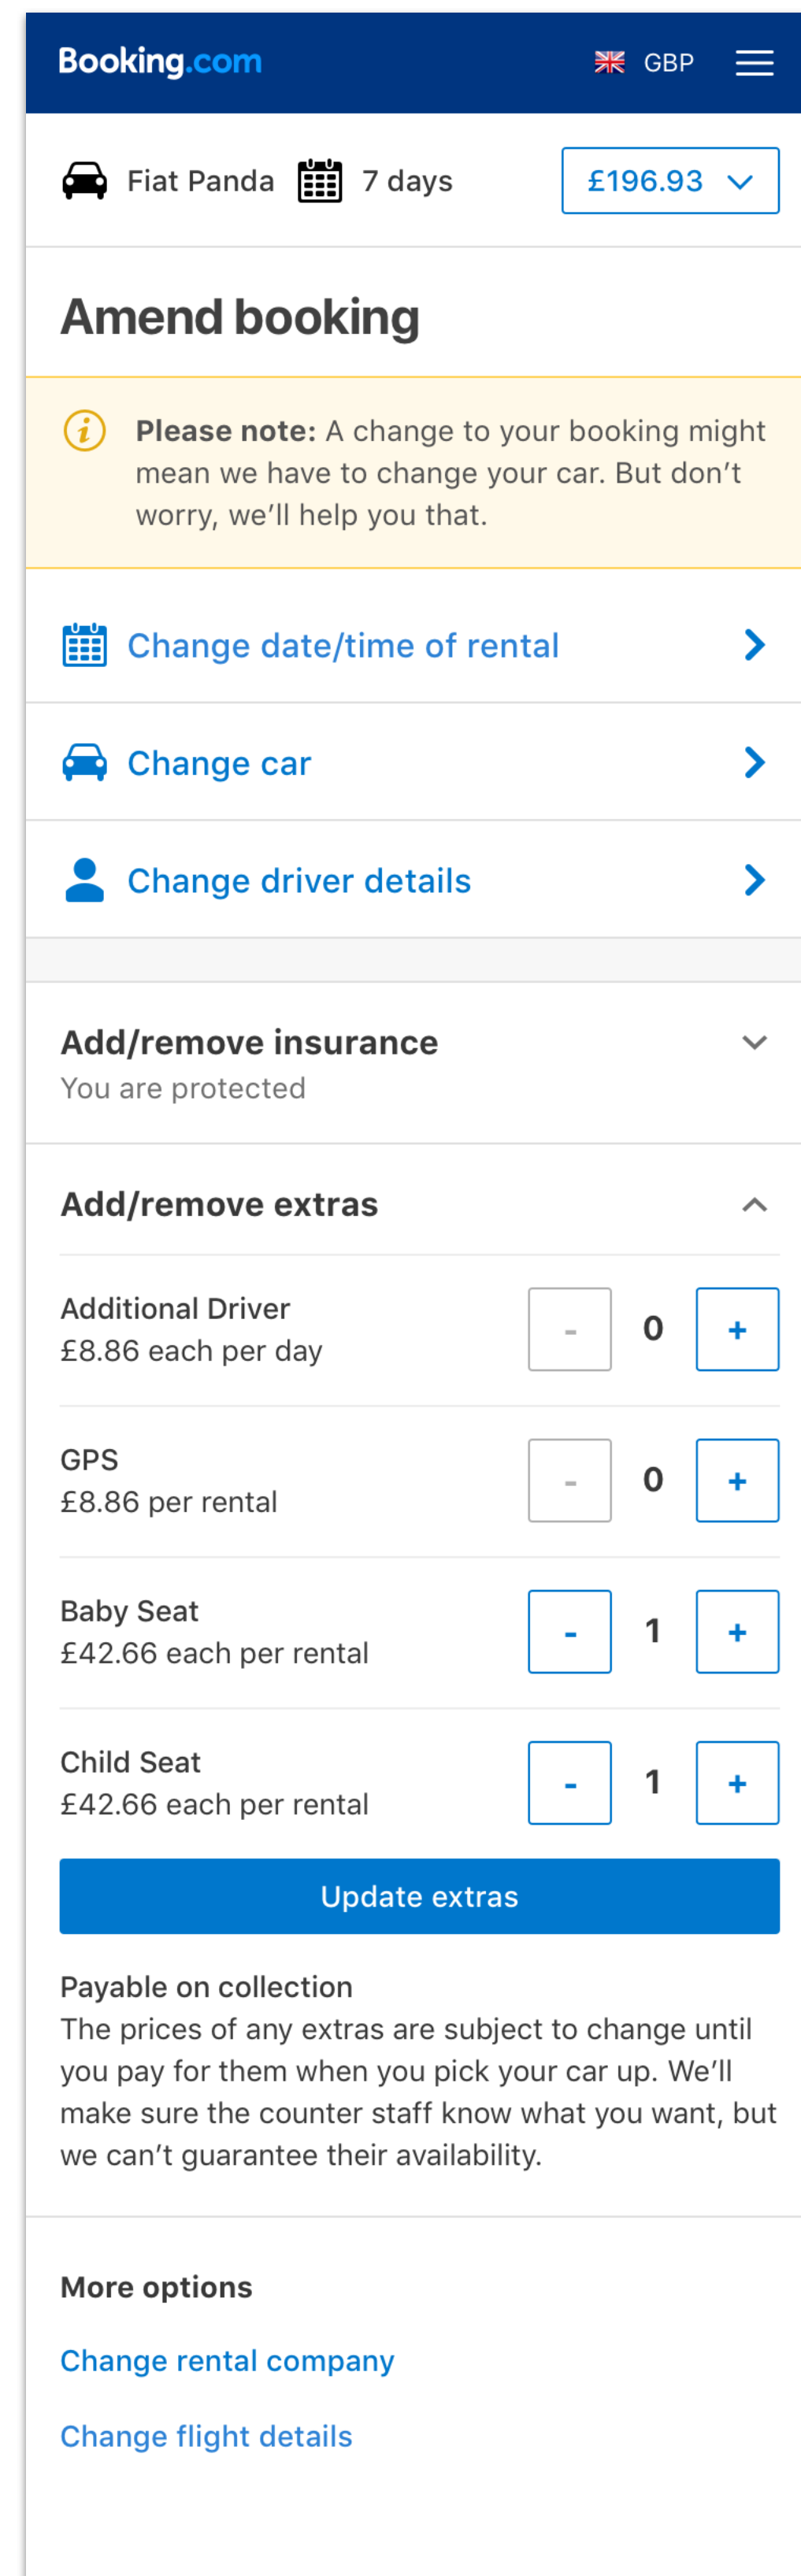

## Amend booking

User taps "Add/remove extras"

User adds car seats and hits "Update" CTA