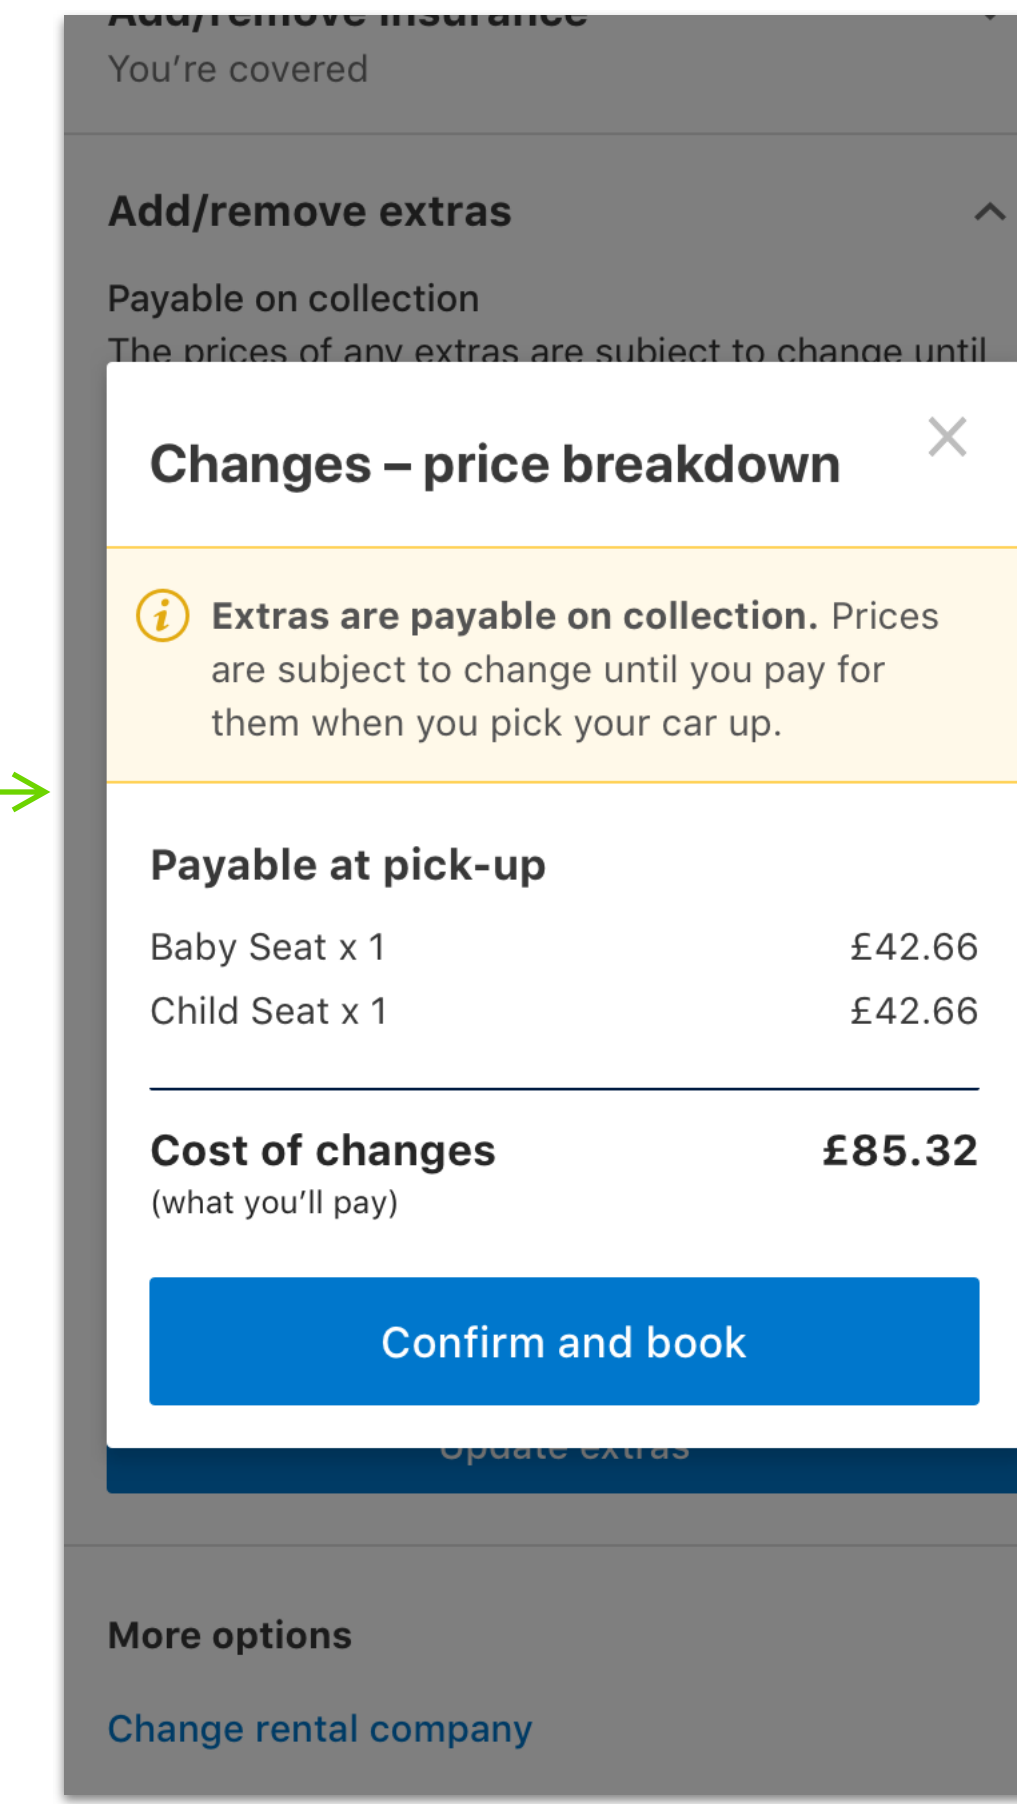

Changes – confirmation