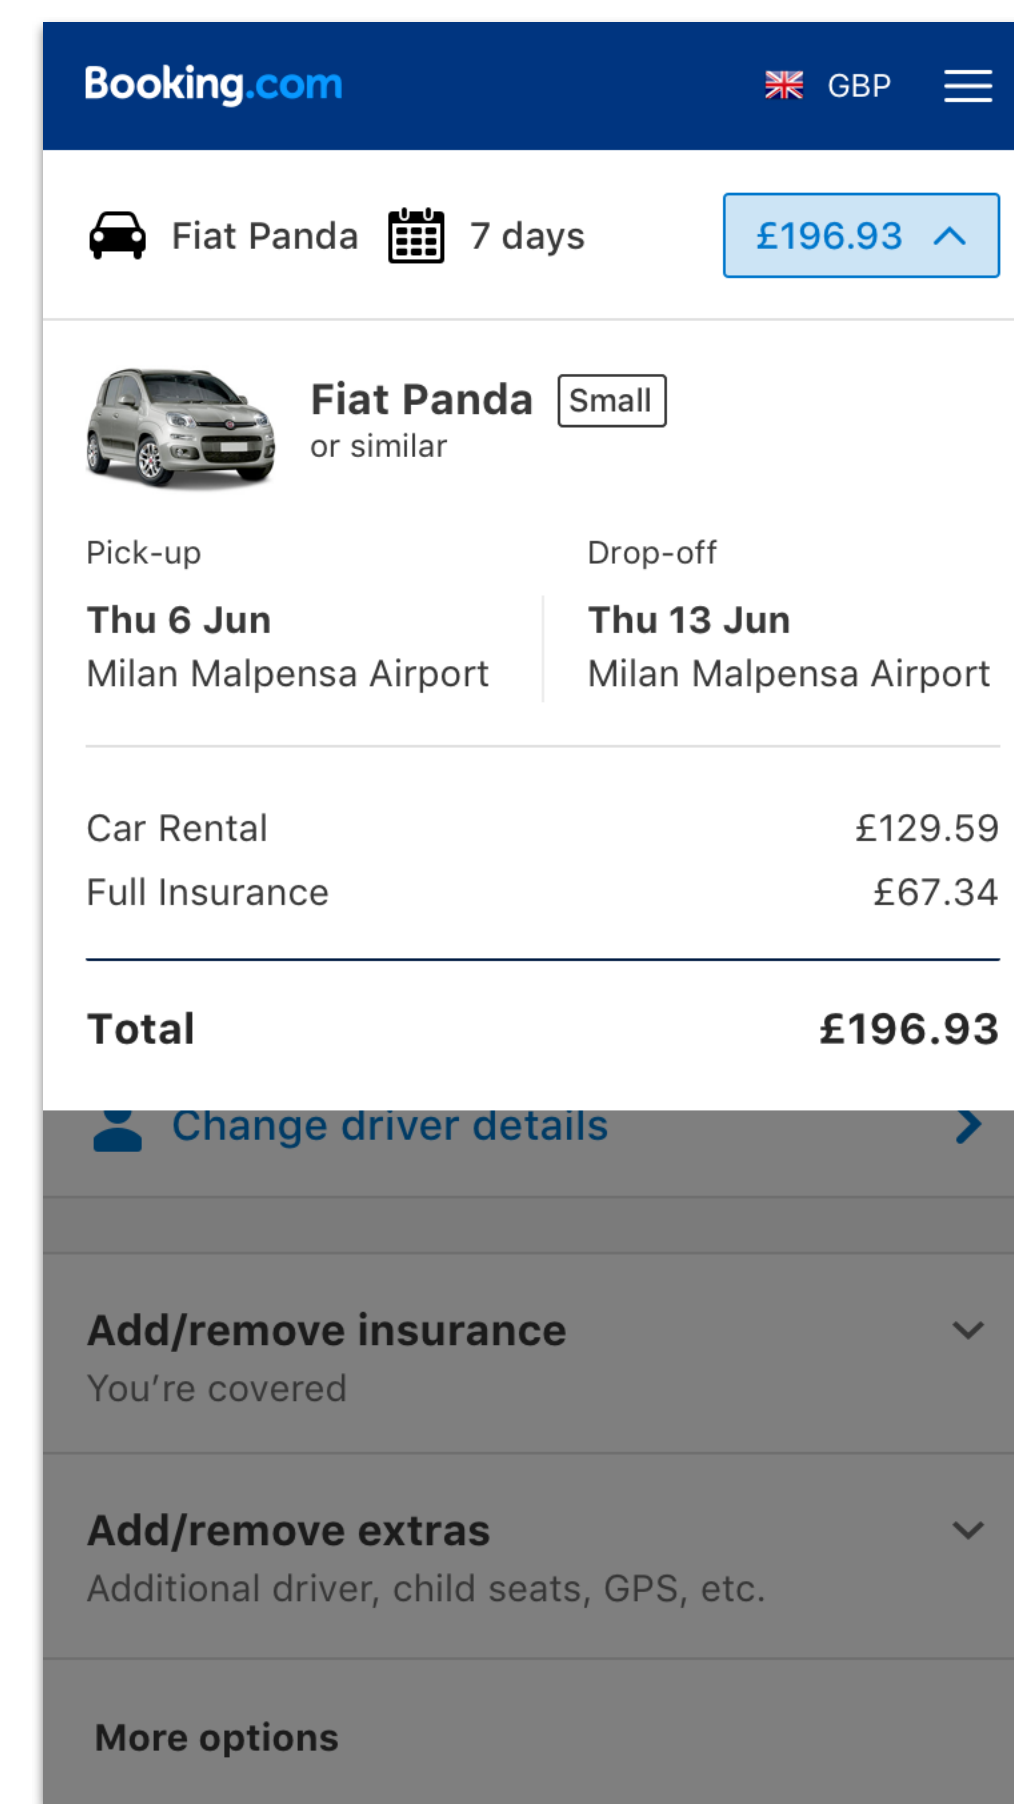

## Amend booking

User taps "Add/remove extras"

User adds car seats and hits "Update" CTA