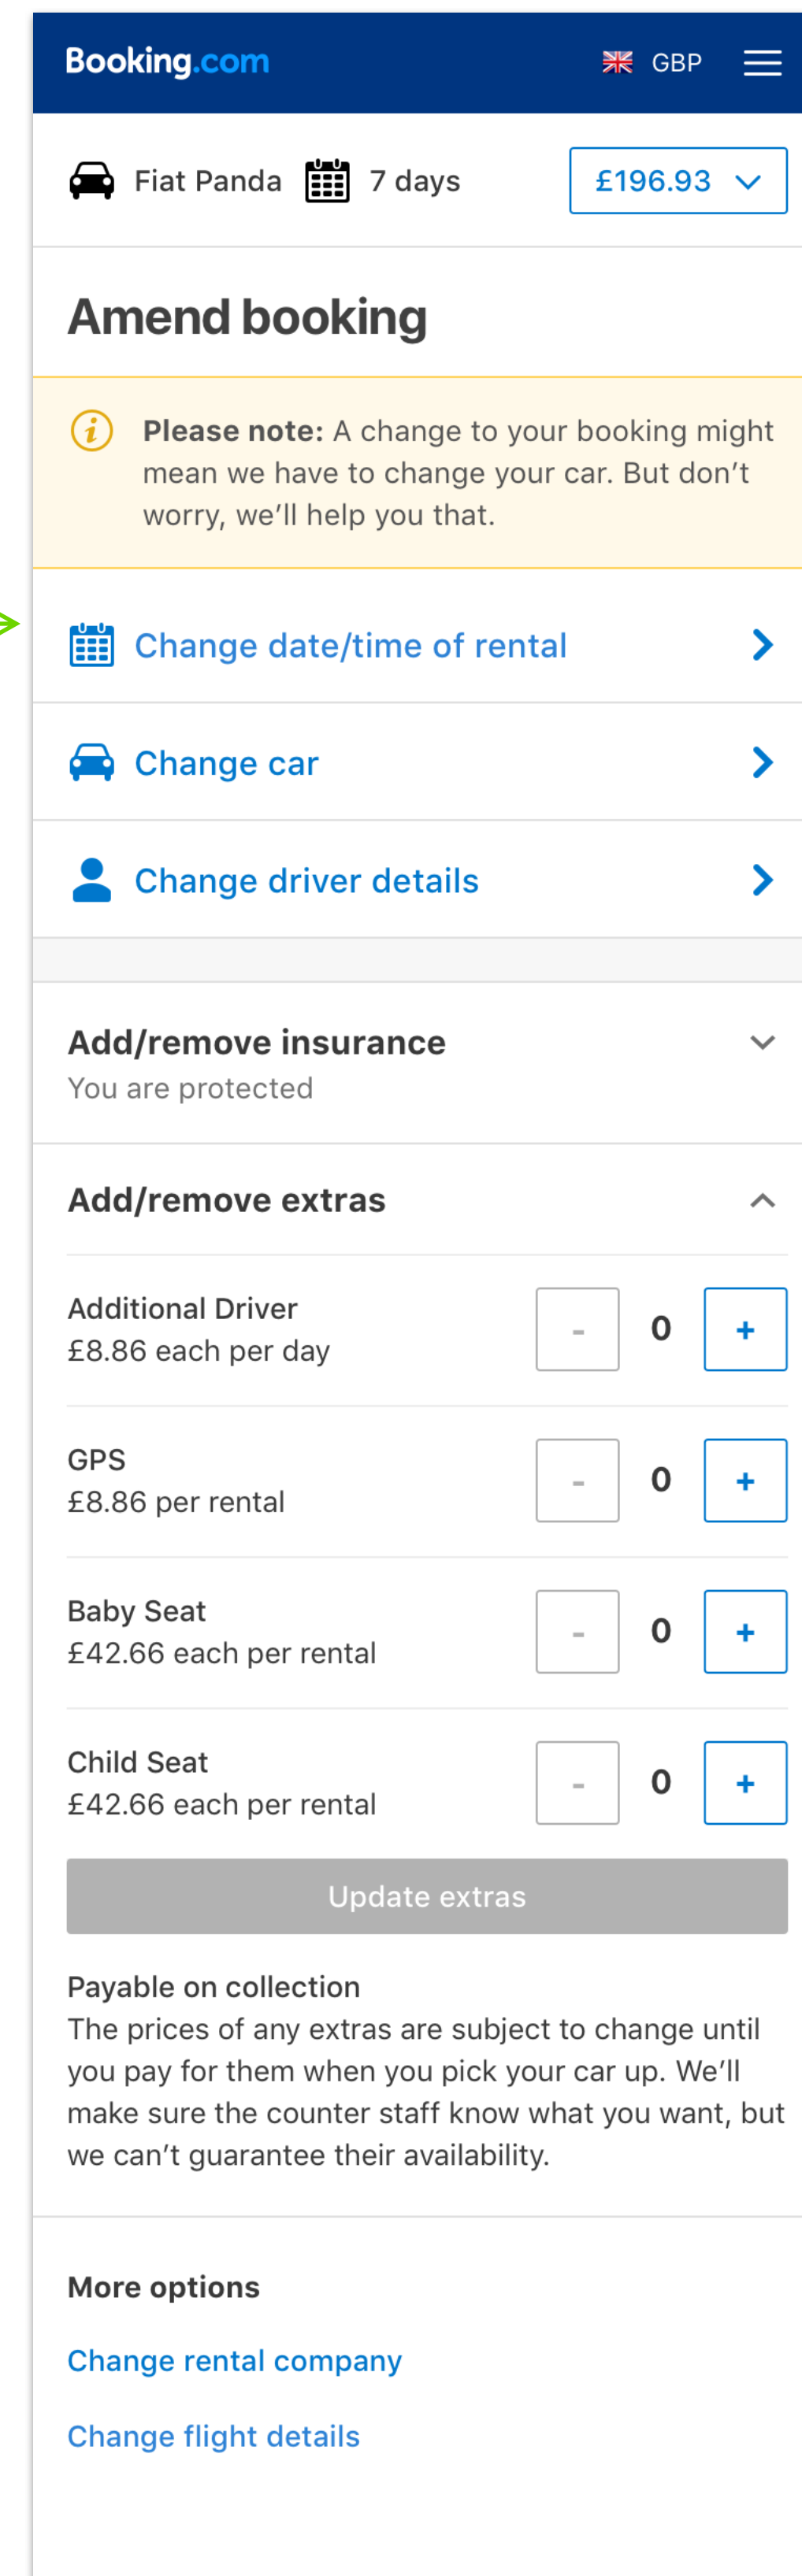

## Amend booking

User taps "Add/remove extras"

User adds car seats and hits "Update" CTA