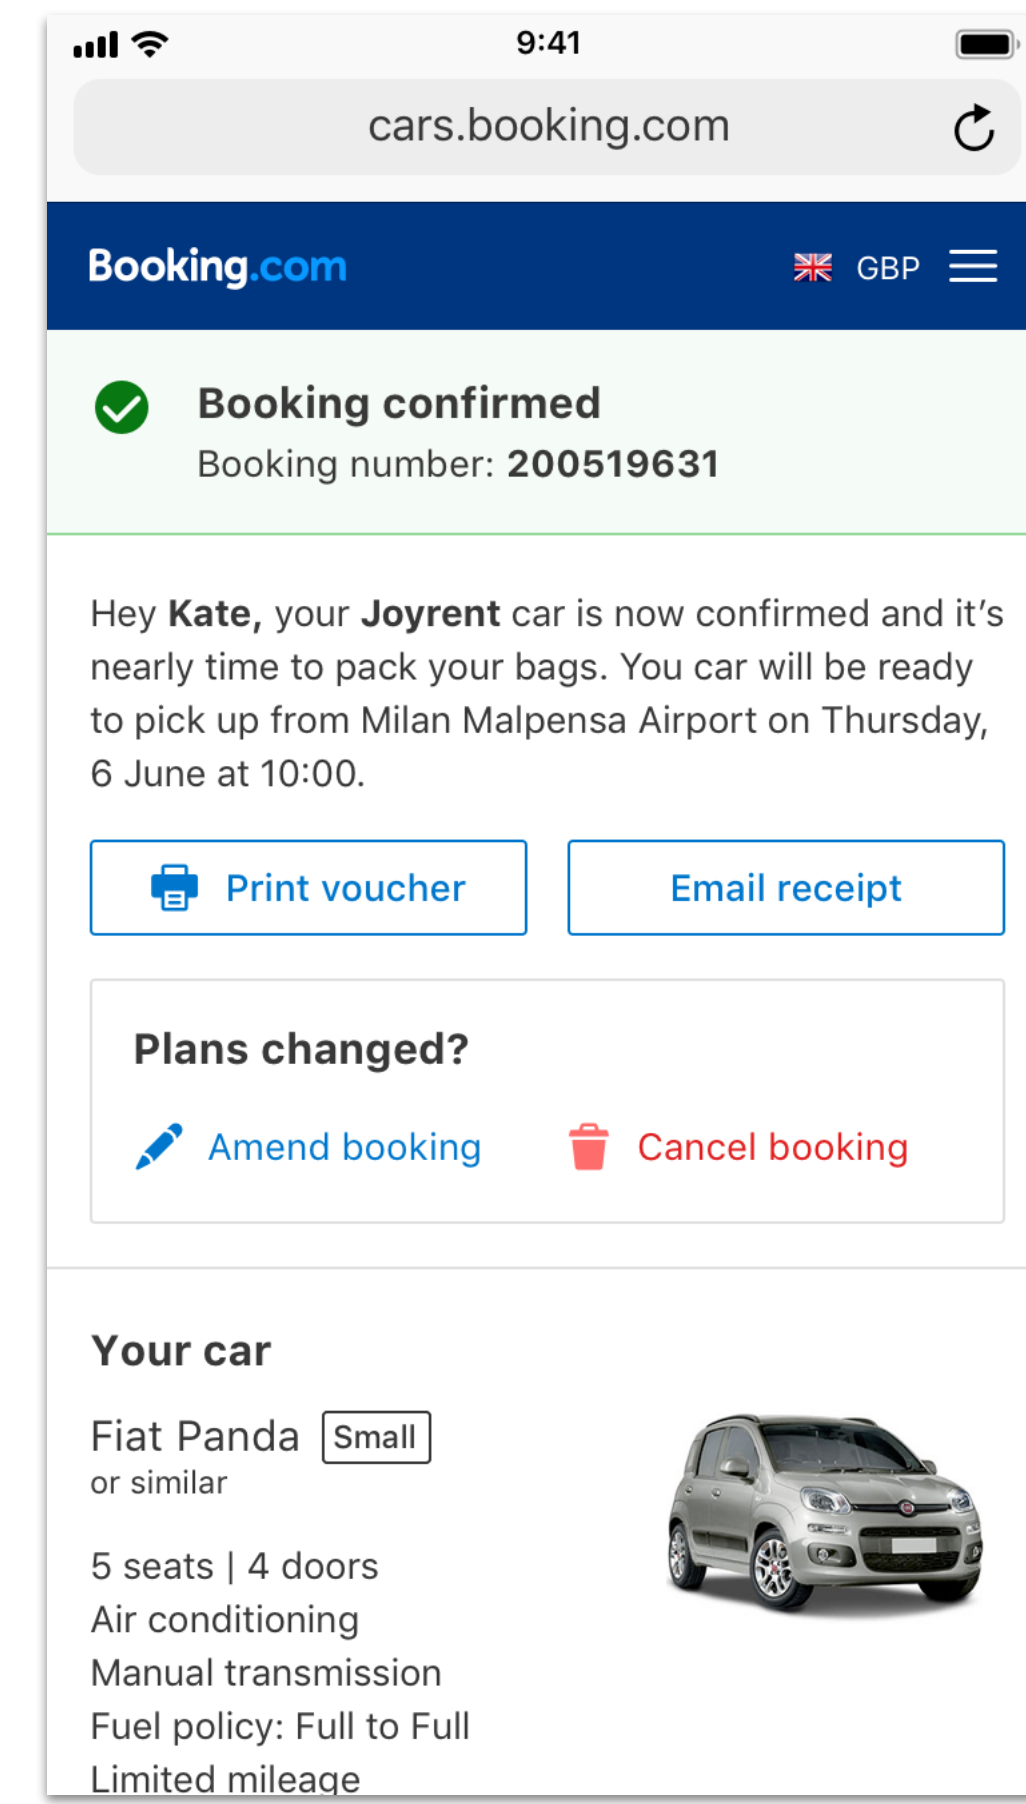

Amend: Add Extras

MyRes